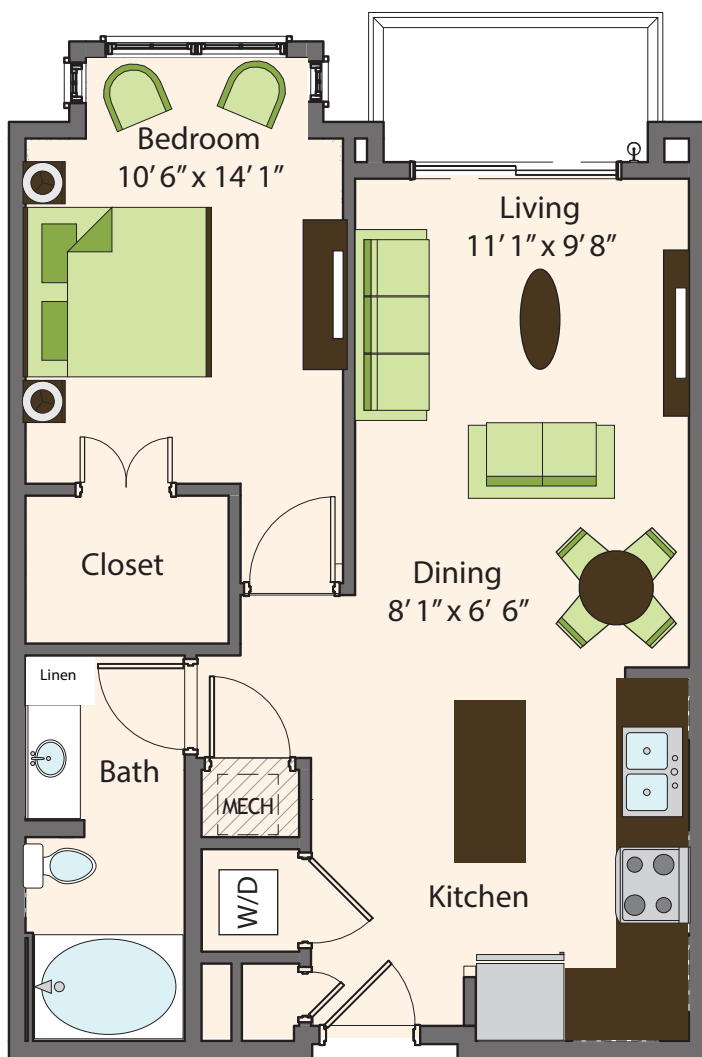

THE ELAINE

**A1 - 719 sq. ft.
1 Bedroom / 1 Bath**

Floor Plan Alternatives:
A1A - Bedroom 10'6" x 12'11";
Living 11'1" x 10'4"

RENT*

DATE

1000 Skokie Boulevard • Northbrook, IL • 60062 • (847) 272-3800

www.TheElaine.com